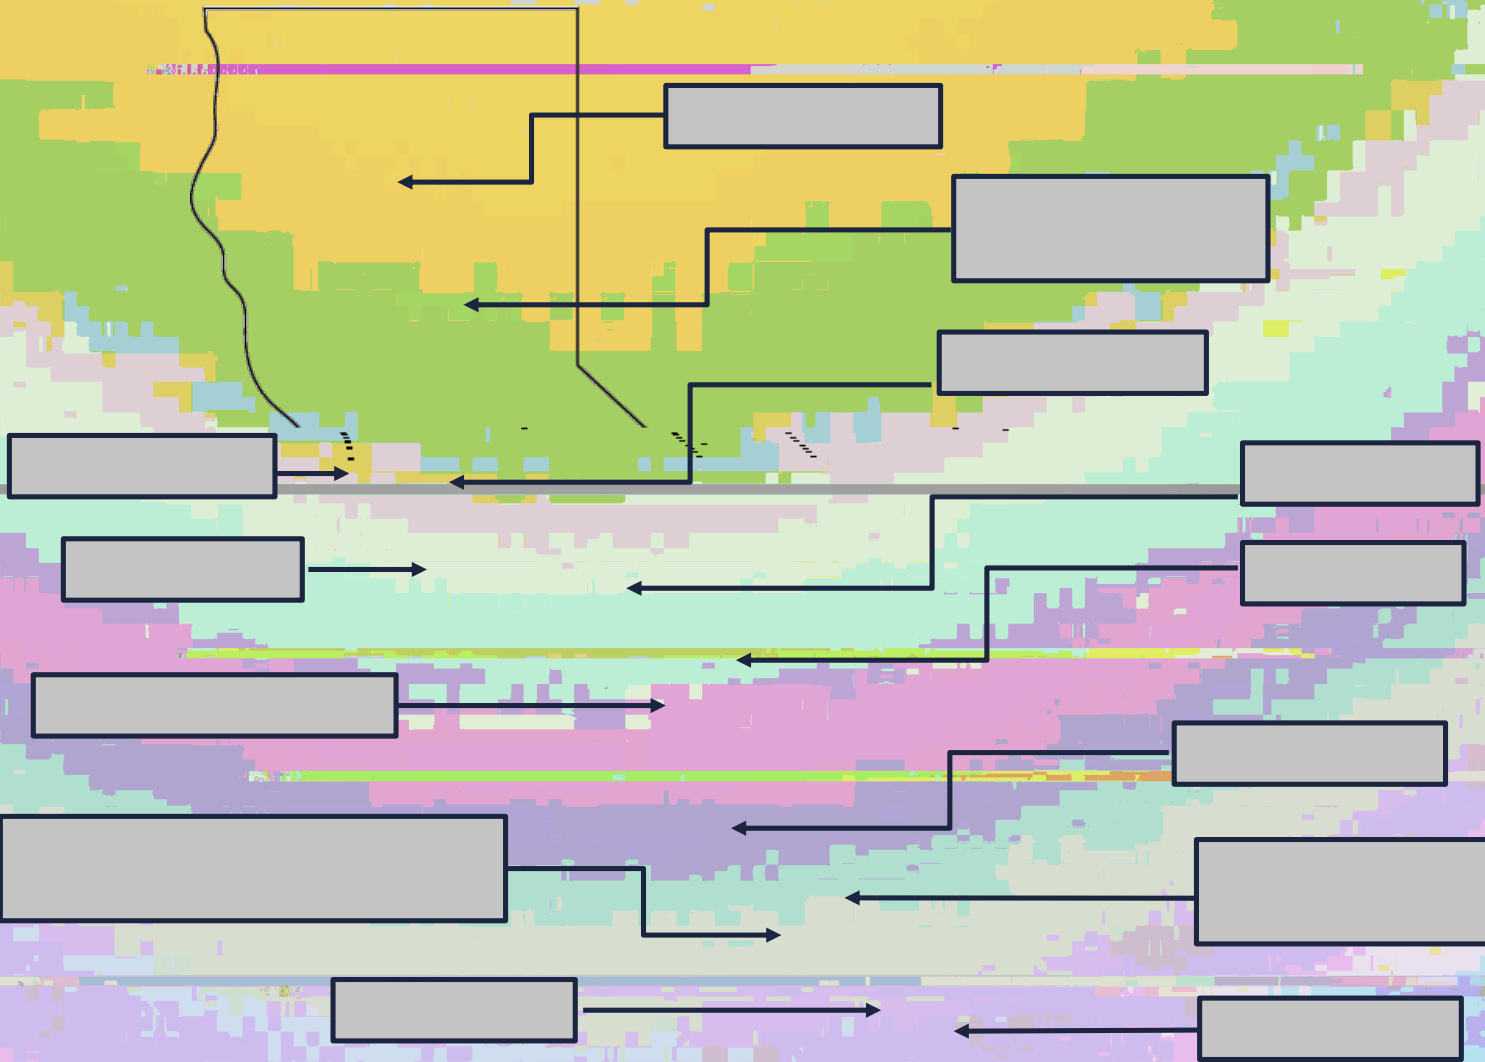

**Leadership Associates
California's Premier Executive Search and Leadership
Development Firm**

**Superintendent Search
Process Plan**

for

, C A

Statewide Reach

Why us...

! We are dedicated to partnering with you in recruiting ***experienced high-quality***